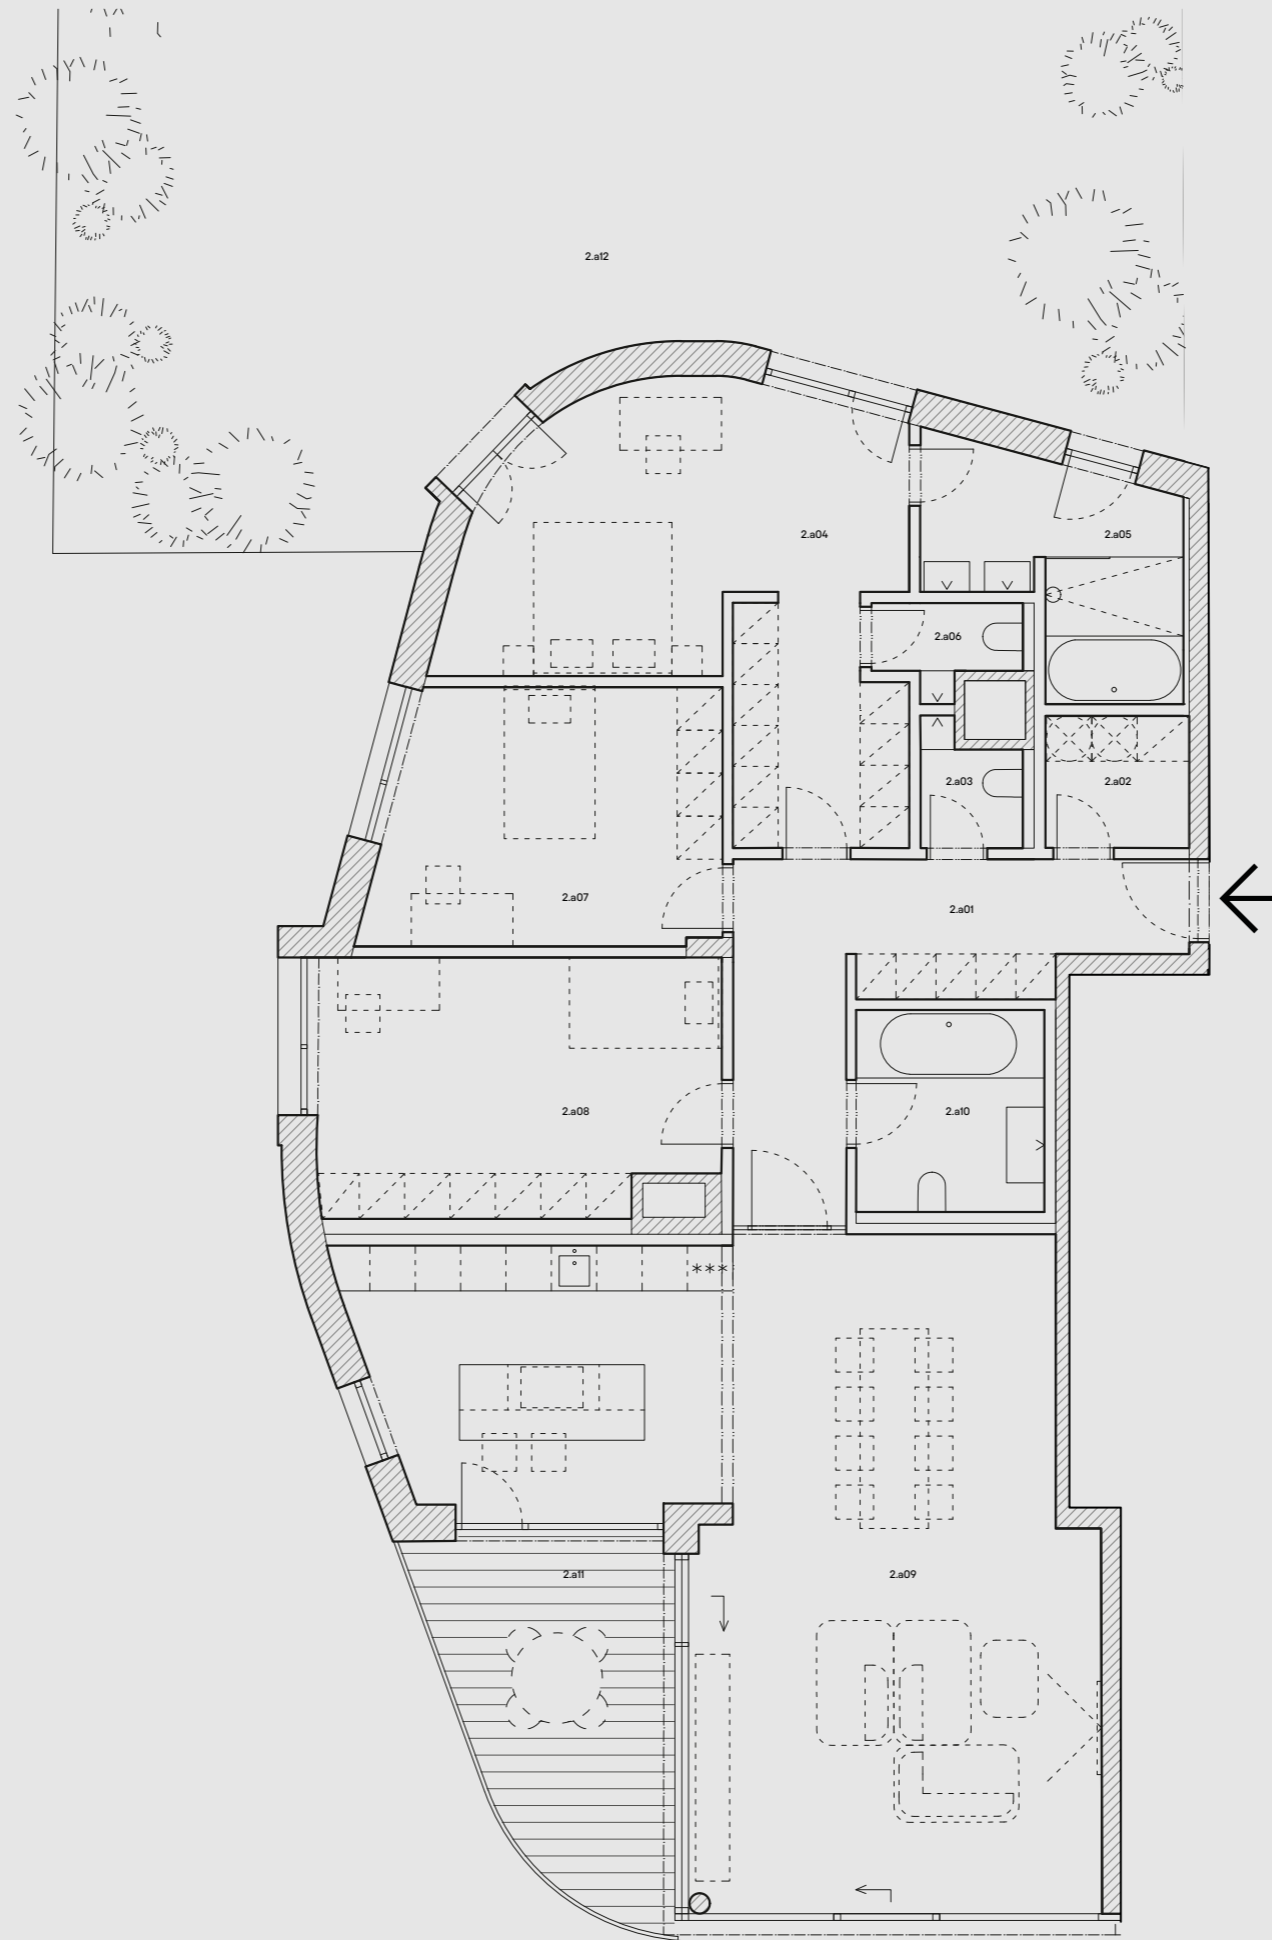

GROAG RESIDENCE

Hřebenky – Prague

Jacqueline 2A

3-bedroom / 170.8 sqm

Location within the building Floor

Panoramic views of Prague

Areas

2.a01	corridor	14.5 sqm
2.a02	utility room	3.3 sqm
2.a03	powder room	2.0 sqm
2.a04	bedroom	26.6 sqm
2.a05	bathroom	8.8 sqm
2.a06	powder room	2.0 sqm
2.a07	room	15.4 sqm
2.a08	room	17.7 sqm
2.a09	living area	61.4 sqm
2.a10	bathroom	6.6 sqm
Usable Area		158.3 sqm
Partition Wall Area		12.5 sqm
Floor Area		170.8 sqm
2.a11	terrace	13.8 sqm
Incl. Terraces		184.6 sqm
2.a12	garden	179.0 sqm
Total Area		363.6 sqm

*Jacqueline
by LZ Atelier
2025*