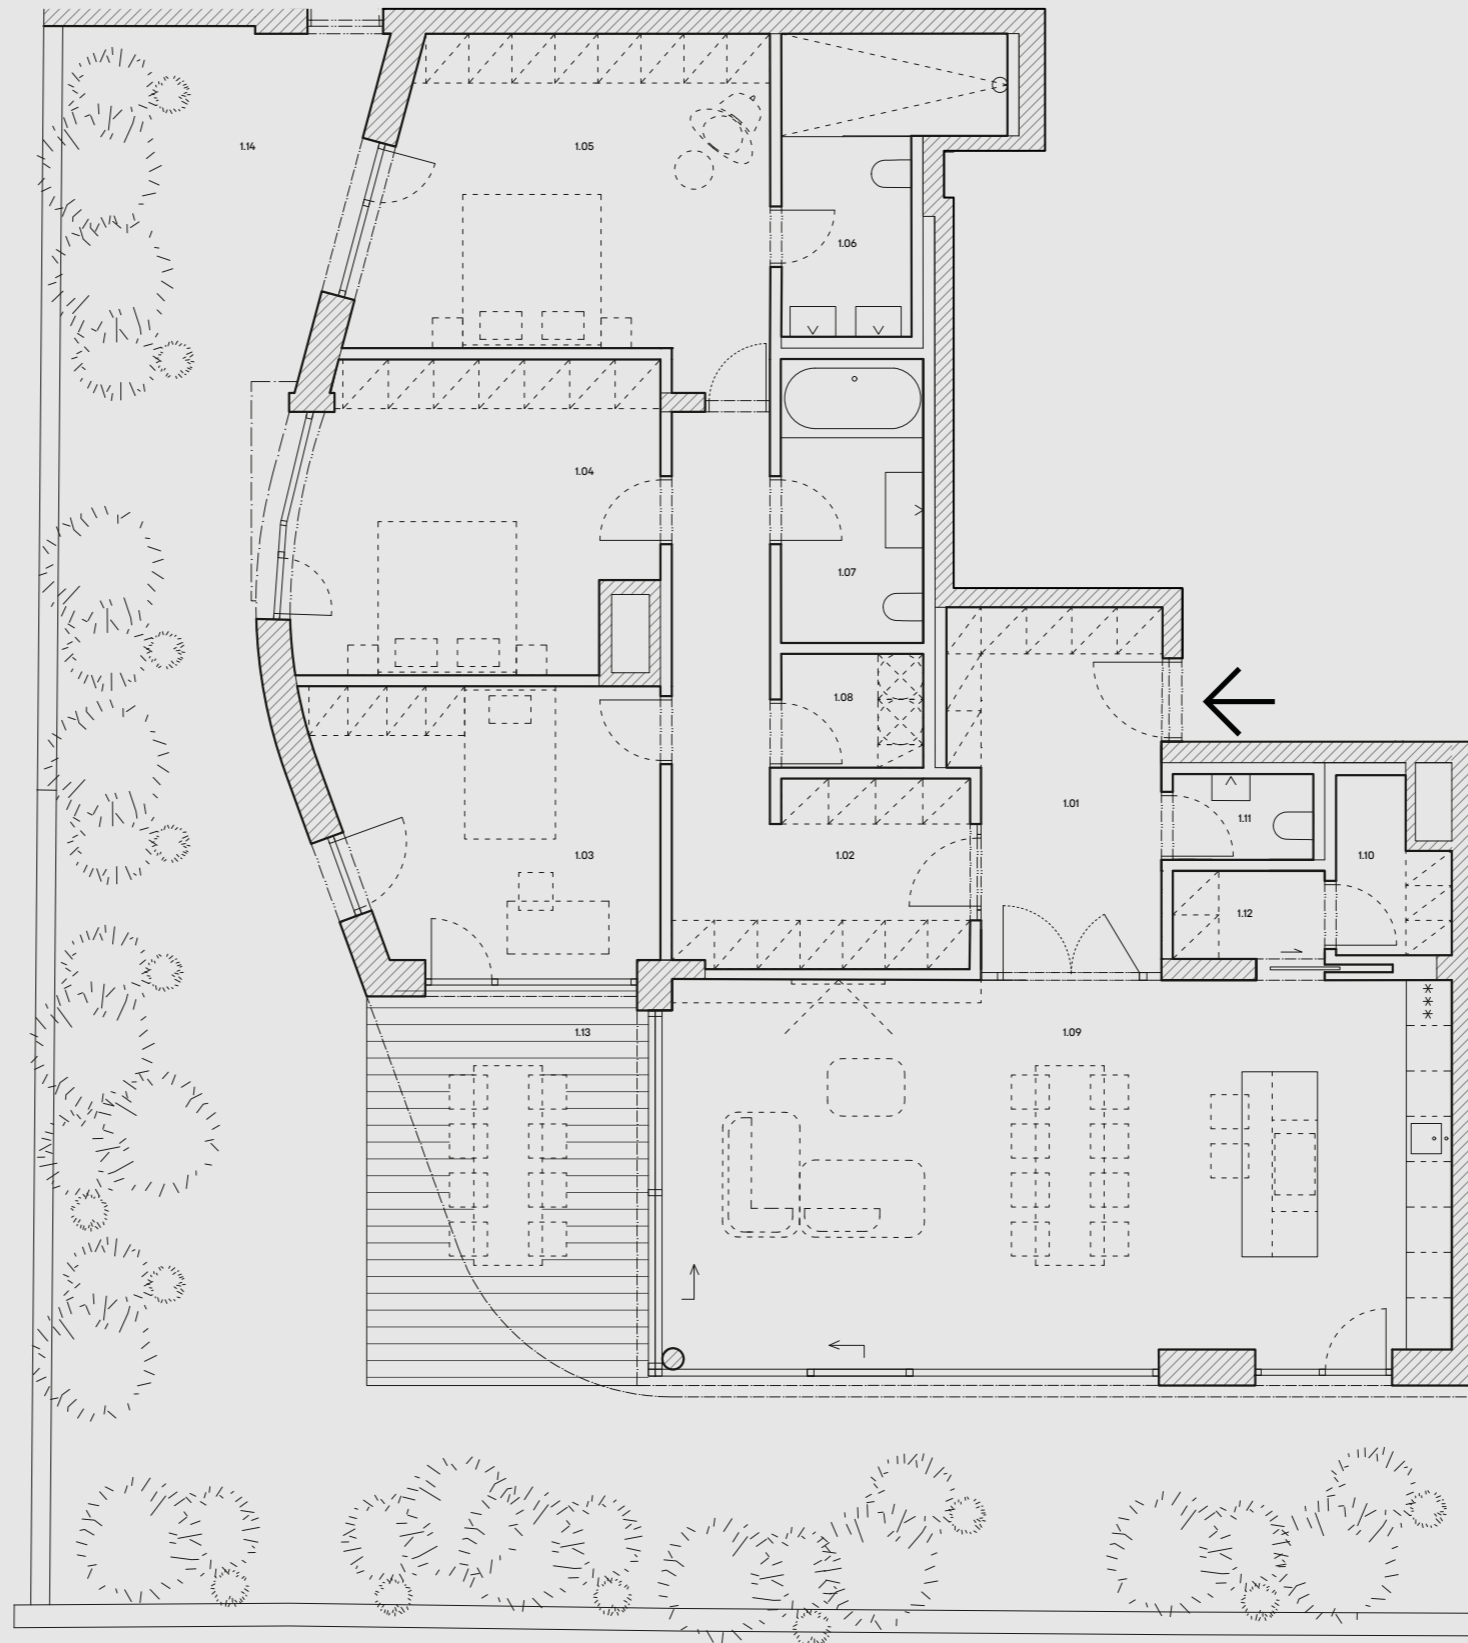

GROAG RESIDENCE

Hřebenky – Prague

Jacqueline 1

3-bedroom / 179.0 sqm

Location within the building Floor

Panoramic views of Prague

Areas

1.01	corridor	12.7 sqm
1.02	corridor	16.1 sqm
1.03	room	15.8 sqm
1.04	room	18.8 sqm
1.05	bedroom	22.3 sqm
1.06	bathroom	8.6 sqm
1.07	bathroom	7.0 sqm
1.08	utility room	2.8 sqm
1.09	living area	53.2 sqm
1.10	pantry	3.0 sqm
1.11	powder room	2.1 sqm
1.12	corridor	2.4 sqm
Usable Area		164.8 sqm
Partition Wall Area		14.2 sqm
Floor Area		179.0 sqm
1.13	terrace	19.1 sqm
Incl. Terraces		198.1 sqm
1.14	garden	116.0 sqm
Total Area		314.1 sqm

*Jacqueline
by LZ Atelier
2025*