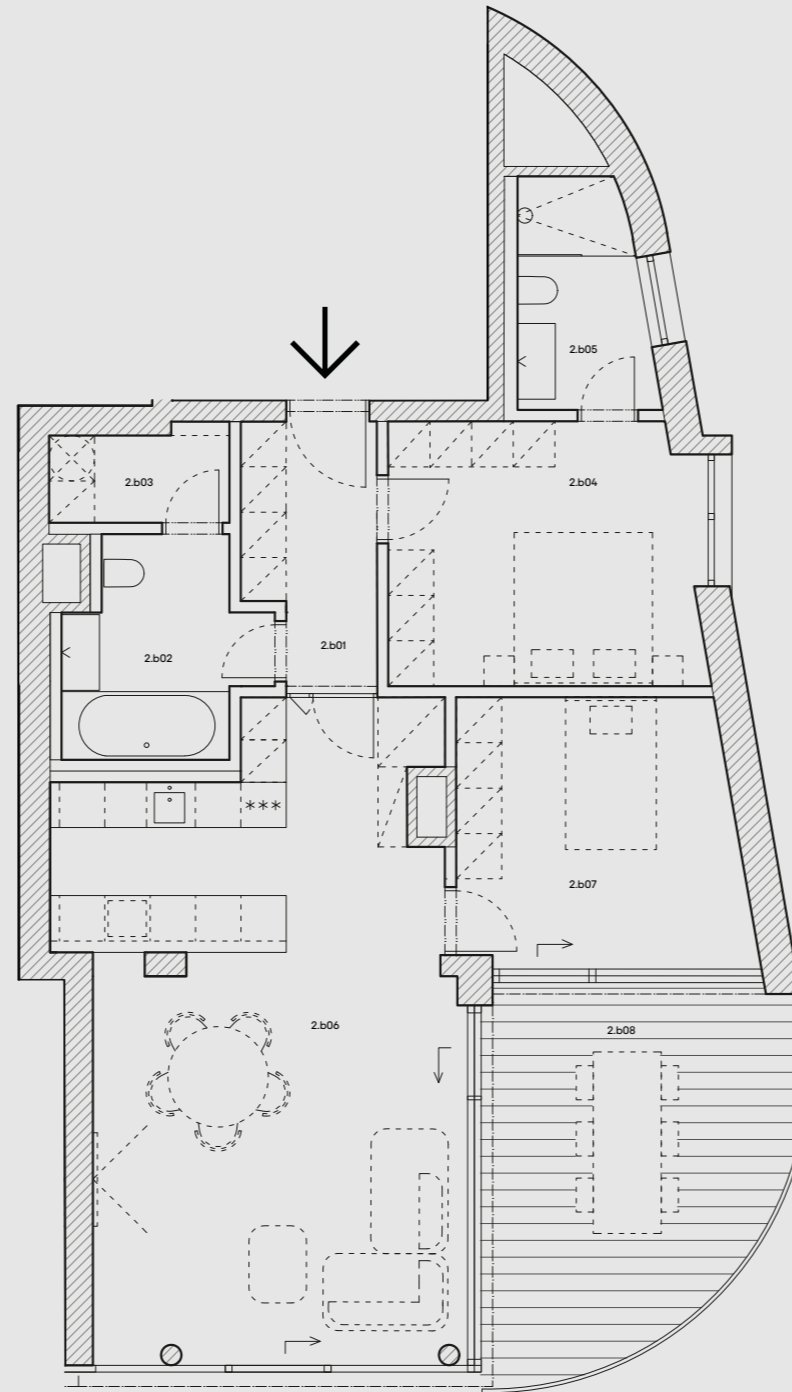

## Jacqueline 2B

2-bedroom / 97.2 sqm

Location within the building Floor

Panoramic views of Prague

### Areas

2.b01	corridor	5.7 sqm
2.b02	bathroom	6.7 sqm
2.b03	utility room	2.9 sqm
2.b04	bedroom	14.5 sqm
2.b05	bathroom	5.0 sqm
2.b06	living area	41.3 sqm
2.b07	room	13.3 sqm
Usable Area		89.4 sqm
Partition Wall Area		7.8 sqm
Floor Area		97.2 sqm
2.b08	terrace	19.5 sqm
Total Area		116.6 sqm