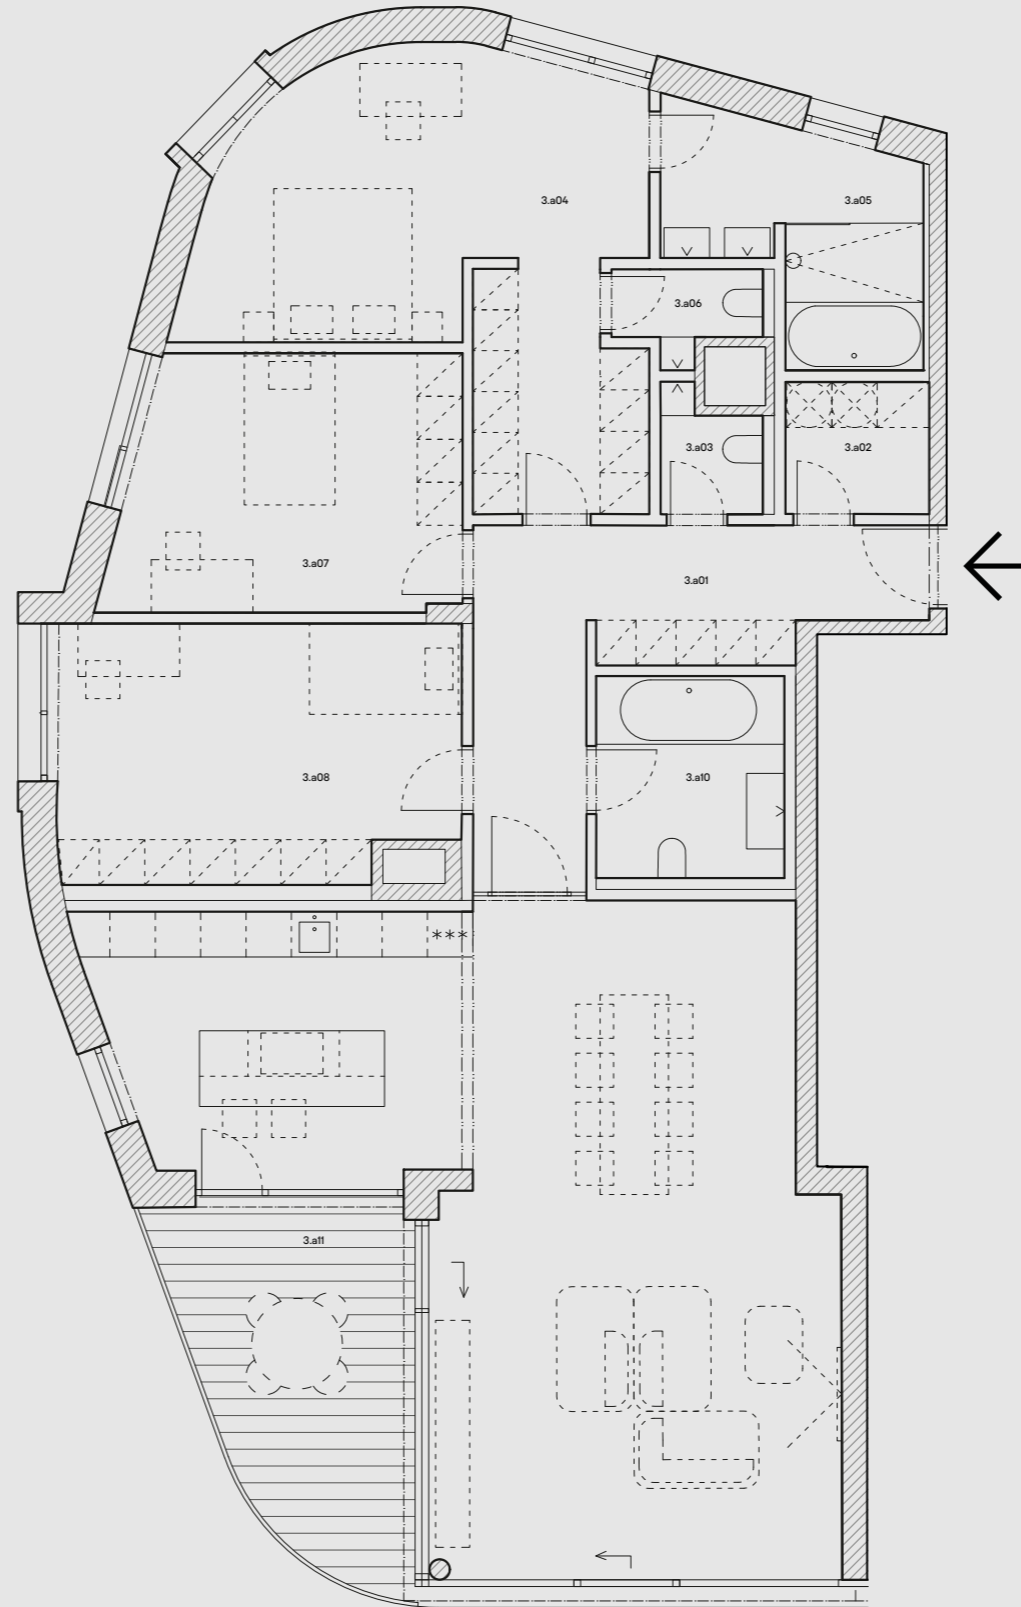

GROAG RESIDENCE

Hřebenky – Prague

Jacqueline 3A

3-bedroom / 170.8 sqm

Location within the building Floor

Panoramic views of Prague

Areas

3.a01	corridor	14.5 sqm
3.a02	utility room	3.3 sqm
3.a03	powder room	2.0 sqm
3.a04	bedroom	26.6 sqm
3.a05	bathroom	8.8 sqm
3.a06	powder room	2.0 sqm
3.a07	room	15.4 sqm
3.a08	room	17.7 sqm
3.a09	living area	61.4 sqm
3.a10	bathroom	6.6 sqm
Usable Area		158.3 sqm
Partition Wall Area		12.5 sqm
Floor Area		170.8 sqm
3.a11	terrace	13.8 sqm
Incl. Terraces		184.6 sqm

*Jacqueline
by LZ Atelier
2025*